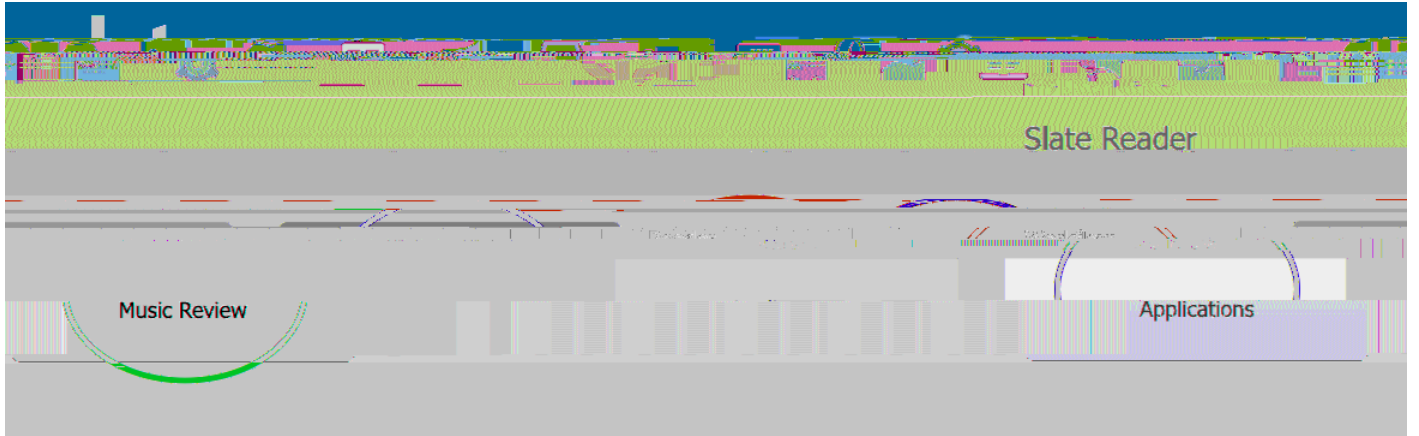

SLATE Faculty Review Instructions (Undergraduate)

Step One: Log In

1.

2.

3.

4.

5.

Step Two: View Applicant Materials and Recordings

1.

2.

3.

IP

Step Three: Submit Your Review

1.

F

IP: