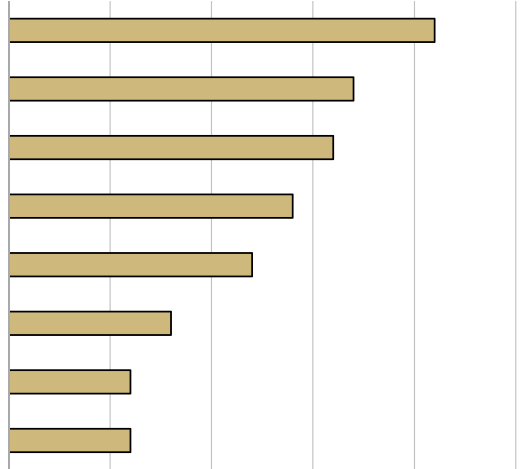

within our office. Under the direction of Nash Albrecht, the NSFP transfer program coordinator, the cross-campus cohesion in transfer programming and support at the university has increased far beyond prior efforts.

The hiring of a transfer program coordinator came with the hope that they would connect disparate transfer initiatives across campus and provide

0% 5%